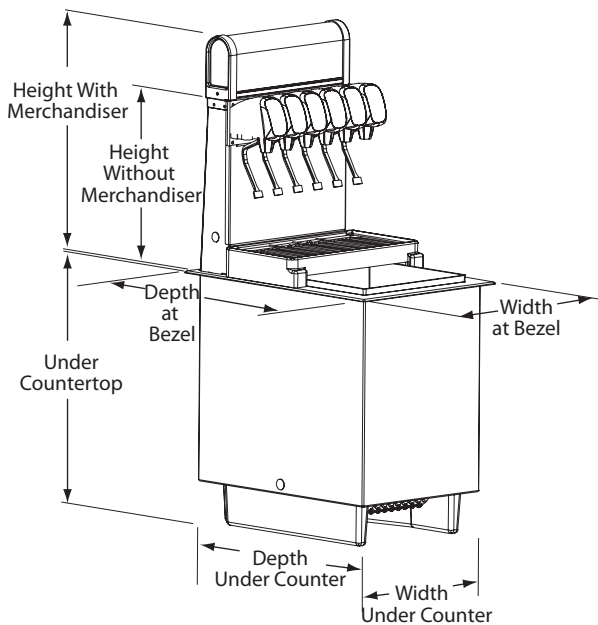

### Standard Features

- Servend's patented flex manifold makes carbonated or non-carbonated drink changes possible in minutes.
- Easy service access with no tools required to remove drain pan, splash panel, and ice bin door.
- Front accessible cold plate inlets for easy installation.
- Flomatic beverage valves enhance drink quality and presentation.
- Dual view merchandiser highlights brand offering from all sides.

## Specifications

	DI-1522	DI-2323	DIL-2323
Standard Features	Dual-view merchandiser, light kit. "Quench Your Thirst" graphics, Flomatic 424 valves, key switch and drain kit.		
Ice Storage Capacity	Up to 60 lbs. / 27.3 kgs.	Up to 80 lbs. / 36.4 kgs.	Up to 100 lbs. / 45.5 kgs.
Flex Manifold	2-1-1-2 right to left	3-1-1-1-2 right to left	
Electrical Requirements	120V/60Hz/2.4FLA 220V/50Hz/1 also available	120V/60Hz/3.2FLA 220V/50Hz/1 also available	
Drain	One recessed 3/4" (1.91 cm) FPT is located on the bottom of unit. A second recessed 3/4" (1.91 cm) FPT drain connection for the drain pan is located adjacent to the cold plate drain.		
Approx. Shipping Weights	164 lbs. / 74.5 kgs.	203 lbs. / 92.3 kgs.	190 lbs. / 86.4 kgs.
Countertop Weight (w/o ice)	118 lbs. / 53.6 kgs.	146 lbs. / 66.4 kgs.	137 lbs. / 62.3 kgs.
Valves	Flomatic 464GP valves are available in sanitary lever, push button, portion control and automatic fill valves. Valve lockout switch on ice bin door available. Other valves available, contact factory for details.		
Options	Drop-in tower light box and splash guards.		

## Dimensions

	DI-1522	DI-2323	DIL-2323
Width	15.00"	23.00"	23.00"
	38.10 cm	58.40 cm	58.40 cm
Depth	22.00"	23.00"	23.00"
	55.88 cm	58.40 cm	58.40 cm
Height without merchandiser	16.38"	16.88"	16.88"
	41.61 cm	42.88 cm	42.88 cm
Height with Merchandiser	22.38"	22.75"	22.75"
	56.85 cm	57.79 cm	57.79 cm
Under Countertop	23.54"	18.00"	21.50"
	59.79 cm	45.72 cm	54.61 cm